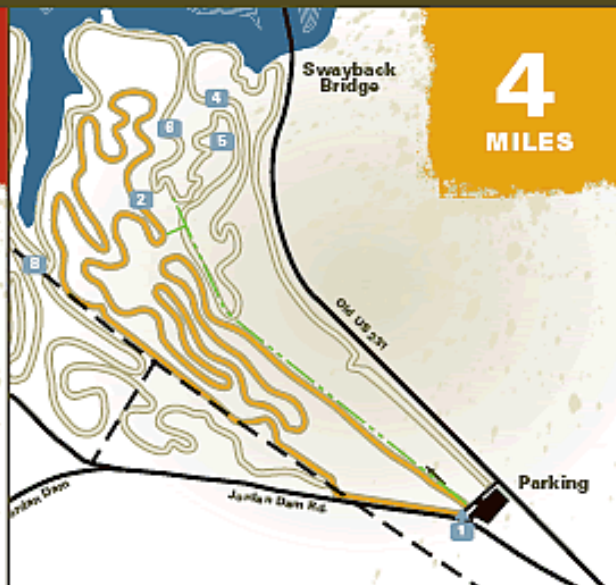

1. Trail Entrance  
2. Milo Hill

3. The Zipper  
4. The Elevator

5. Bastard Loop  
6. 6 Mile Hill

7. Little Zipper  
8. Devil's Driveway

• Distances are approximate

• Use trail at your own risk

• PLEASE do not litter

• Always wear a helmet when riding